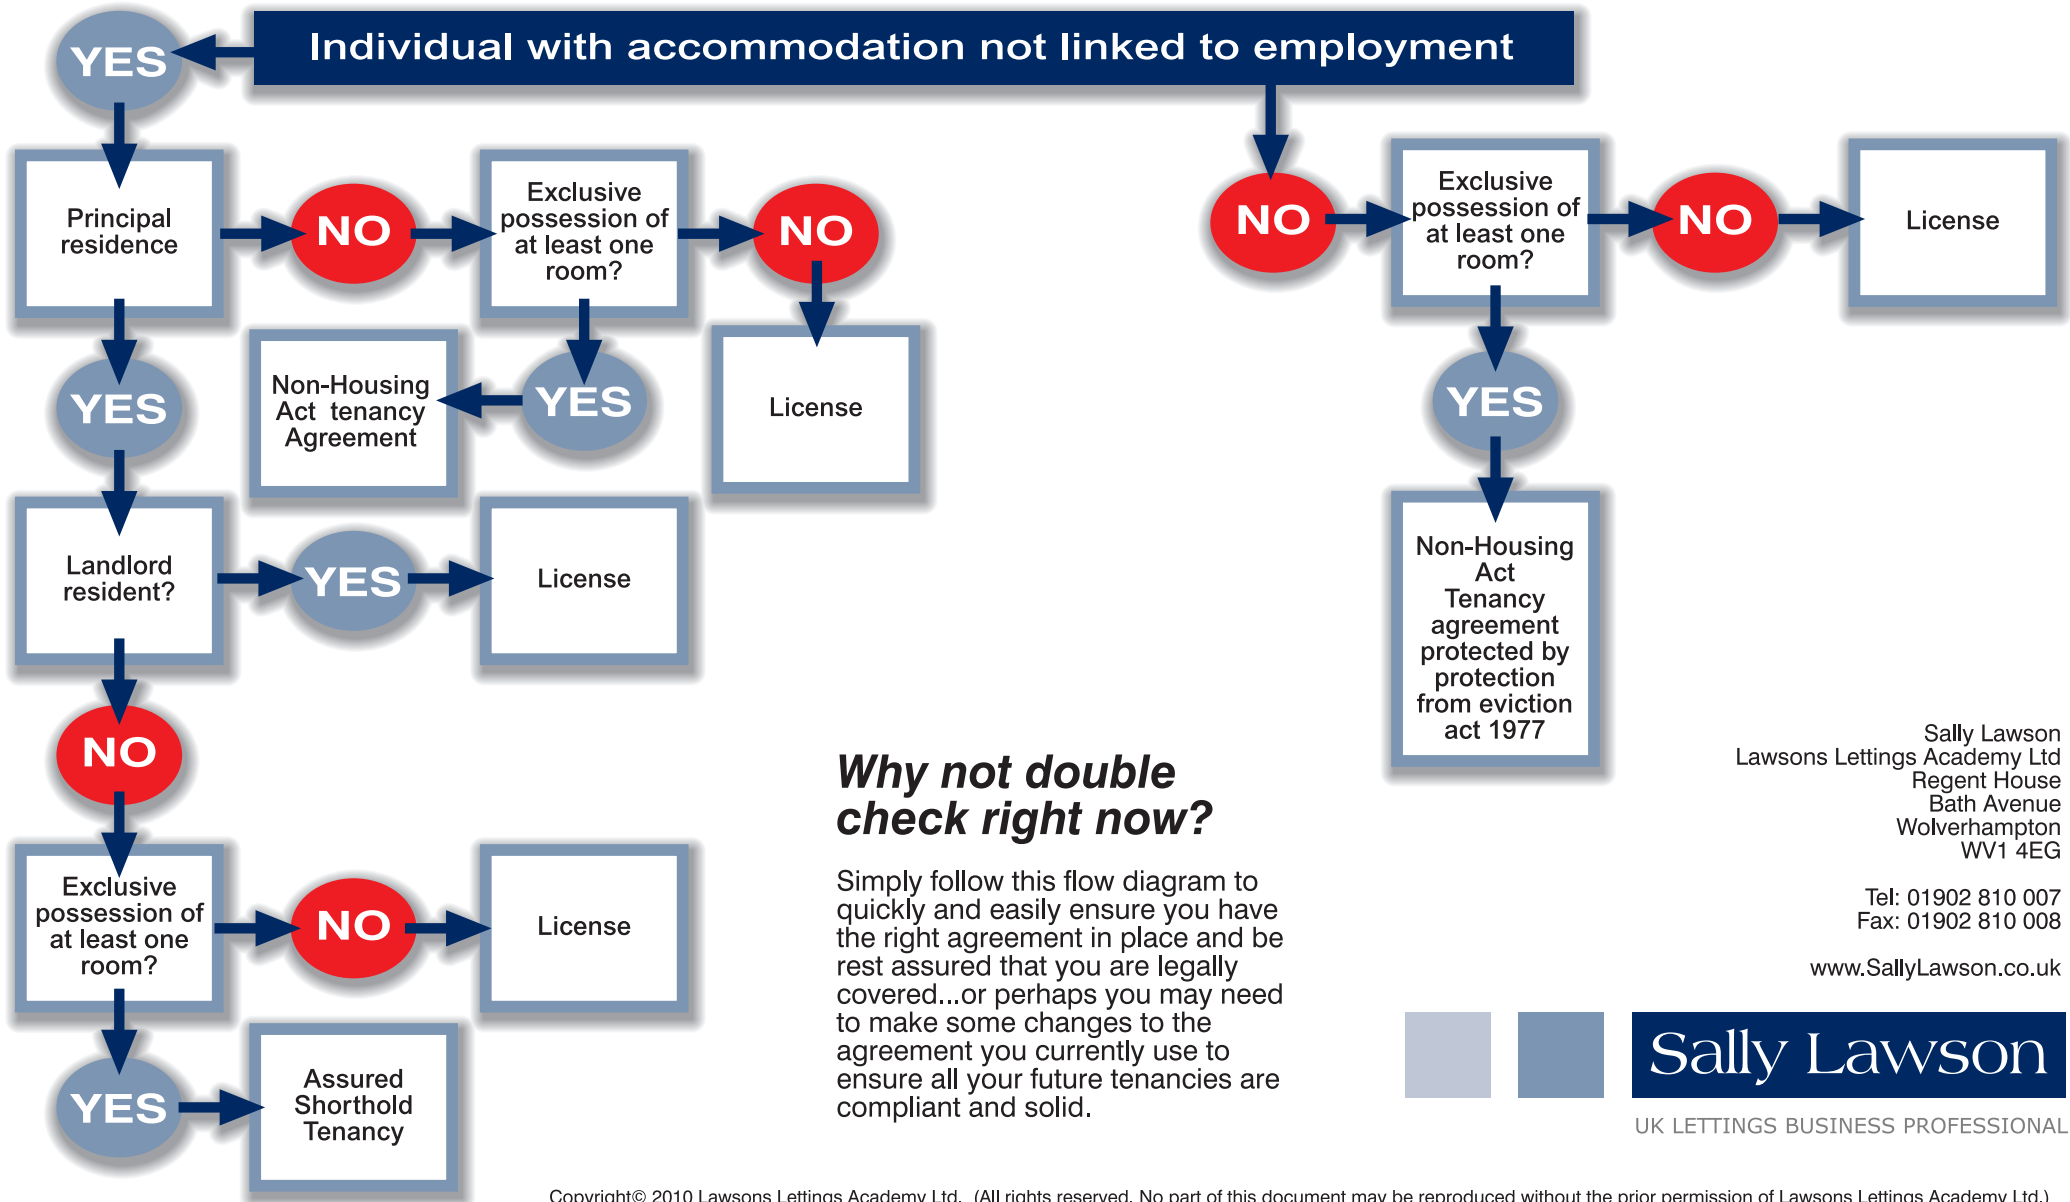

# Tenancy Agreement Checker

Are You Aware You May Have Used The Wrong Tenancy Agreement?

Sally Lawson  
Lawsons Lettings Academy Ltd  
Regent House  
Bath Avenue  
Wolverhampton  
WV1 4EG

Tel: 01902 810 007  
Fax: 01902 810 008